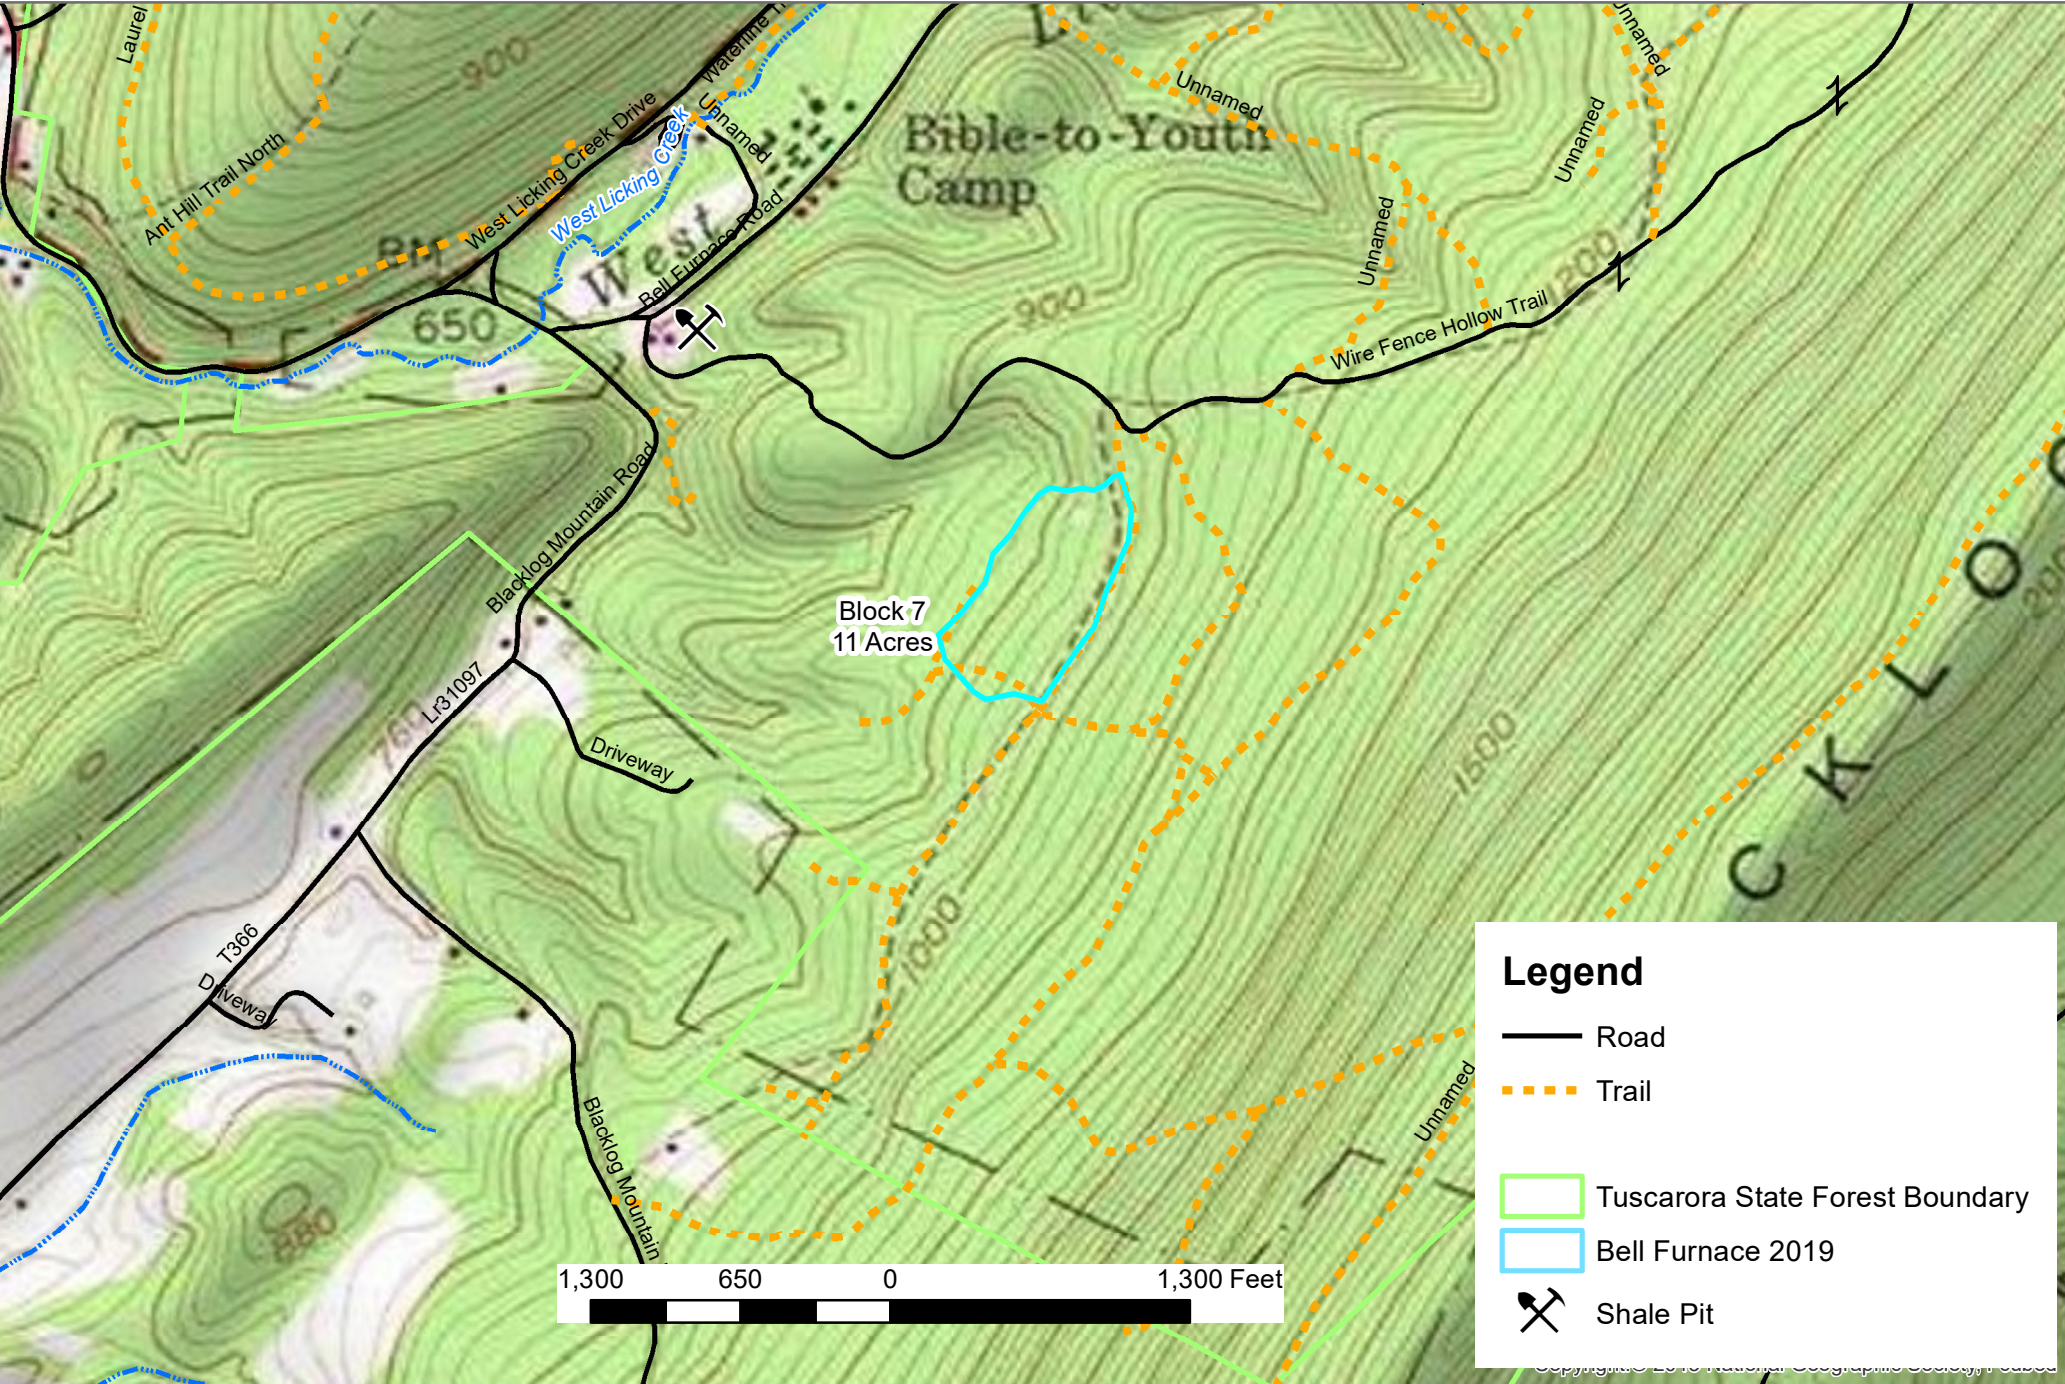

Map Date: August 12, 2019

Map Author: Andrew Baker

**Legend**

- Road
- - - Trail
- Tuscarora State Forest Boundary
- Bell Furnace 2019
- ⚒ Shale Pit